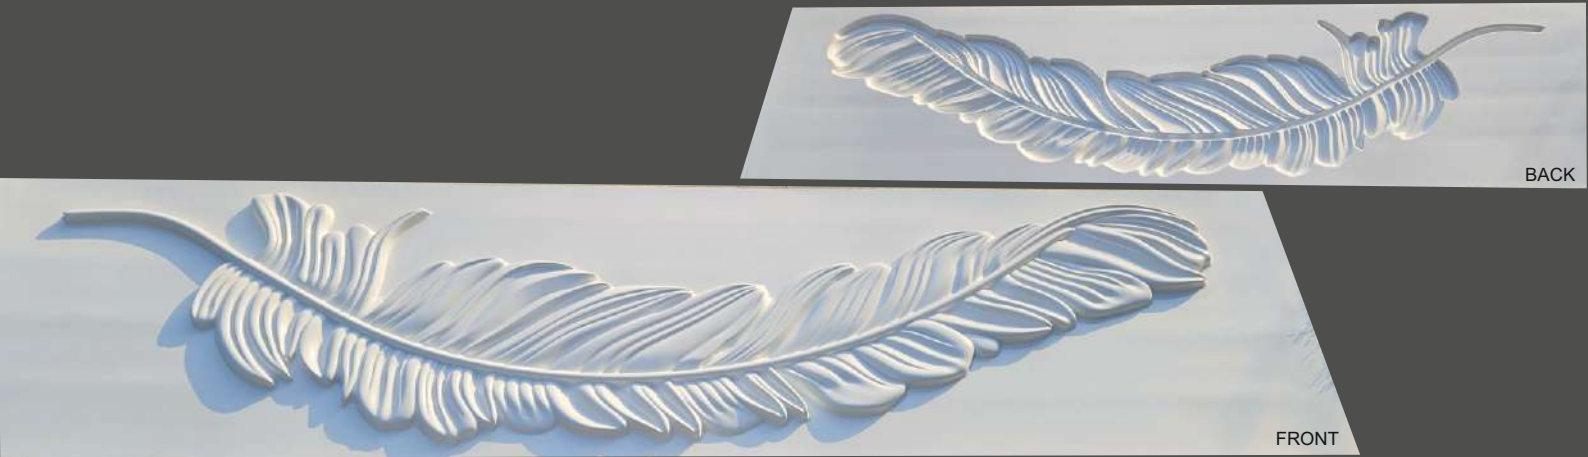

3D MURAL WALL PANEL

SOLICUBE[®]
Doors & Wall Panel

THE
SMART
WAY
TO
SHAPE
YOUR
DESIRE

SOLICUBE LLP

Block No: 441, Plot No: 7/B, Mahatma Industrial Estate,
Kim - 394110, Surat, Gujarat, India.

Mobile : +91 9725319370 E-mail : hi@solicube.com

www.solicube.com

BENEFITS OF 3D MURAL WALL PANEL IS.....

WATER PROOF

STRONG AND
LIGHT WEIGHT

PAINTABLE
MATERIAL

EASY TO APPLY
ON ANY SURFACE

FIRE RESISTANCE

PERFECT 3D
EMBOSSD
DESIGN