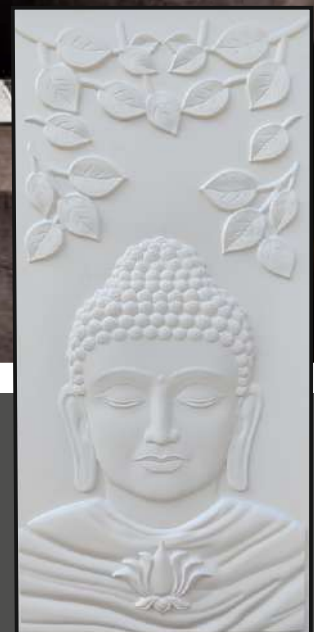

UNBREAKABLE
MATERIAL

TERMITE PROOF

SCRATCH PROOF
SURFACE

3D MURAL WALL PANEL

Design Name : BUDDHA
Size : 7X3 Feet
3D Embossed : 75 mm
Material Thickness : 1.5 mm

3D MURAL WALL PANEL

Design Name : ELEPHANT
Size : 7X3 Feet
3D Embossed : 75 mm
Material Thickness : 1.5 mm

3D MURAL WALL PANEL

Design Name : ROSE
Size : 7X3 Feet
3D Embossed : 25 mm
Material Thickness : 1.5 mm

3D MURAL WALL PANEL

Design Name : FEATHER
Size : 7X2 Feet
3D Embossed : 25 mm
Material Thickness : 1.5 mm